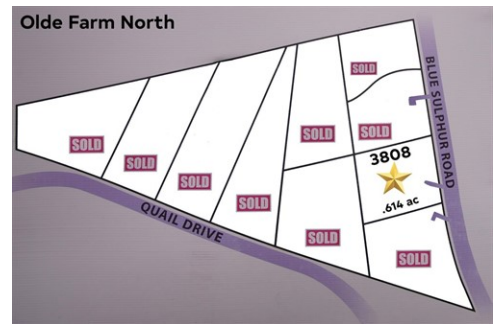

\$ 60,000

3808 Blue Sulphur Rd, Ona, WV 25545

- » MLS #: 178178
- » Land | Lot: 26,572 ft² (0.61 acres)
- » More Info: 3808BlueSulphurRd.IsForSale.com

Brody Nash
 (304) 208-6190 (Mobile)
 (304) 736-6655 (Business)
 brody@brodynash.com
<http://www.brodynash.com/>

Homes and Land Real Estate, Inc.
 6007 US Route 60 E
 Suite 240
 Barboursville, WV 25504
 (304) 208-6190

Residential lot ready for you to build your dream home or have the developer build it to your exact specifications. Located just 5 minutes from the Huntington Mall and I-64 adjacent to the established Olde Farm subdivision. Building restrictions available upon request.